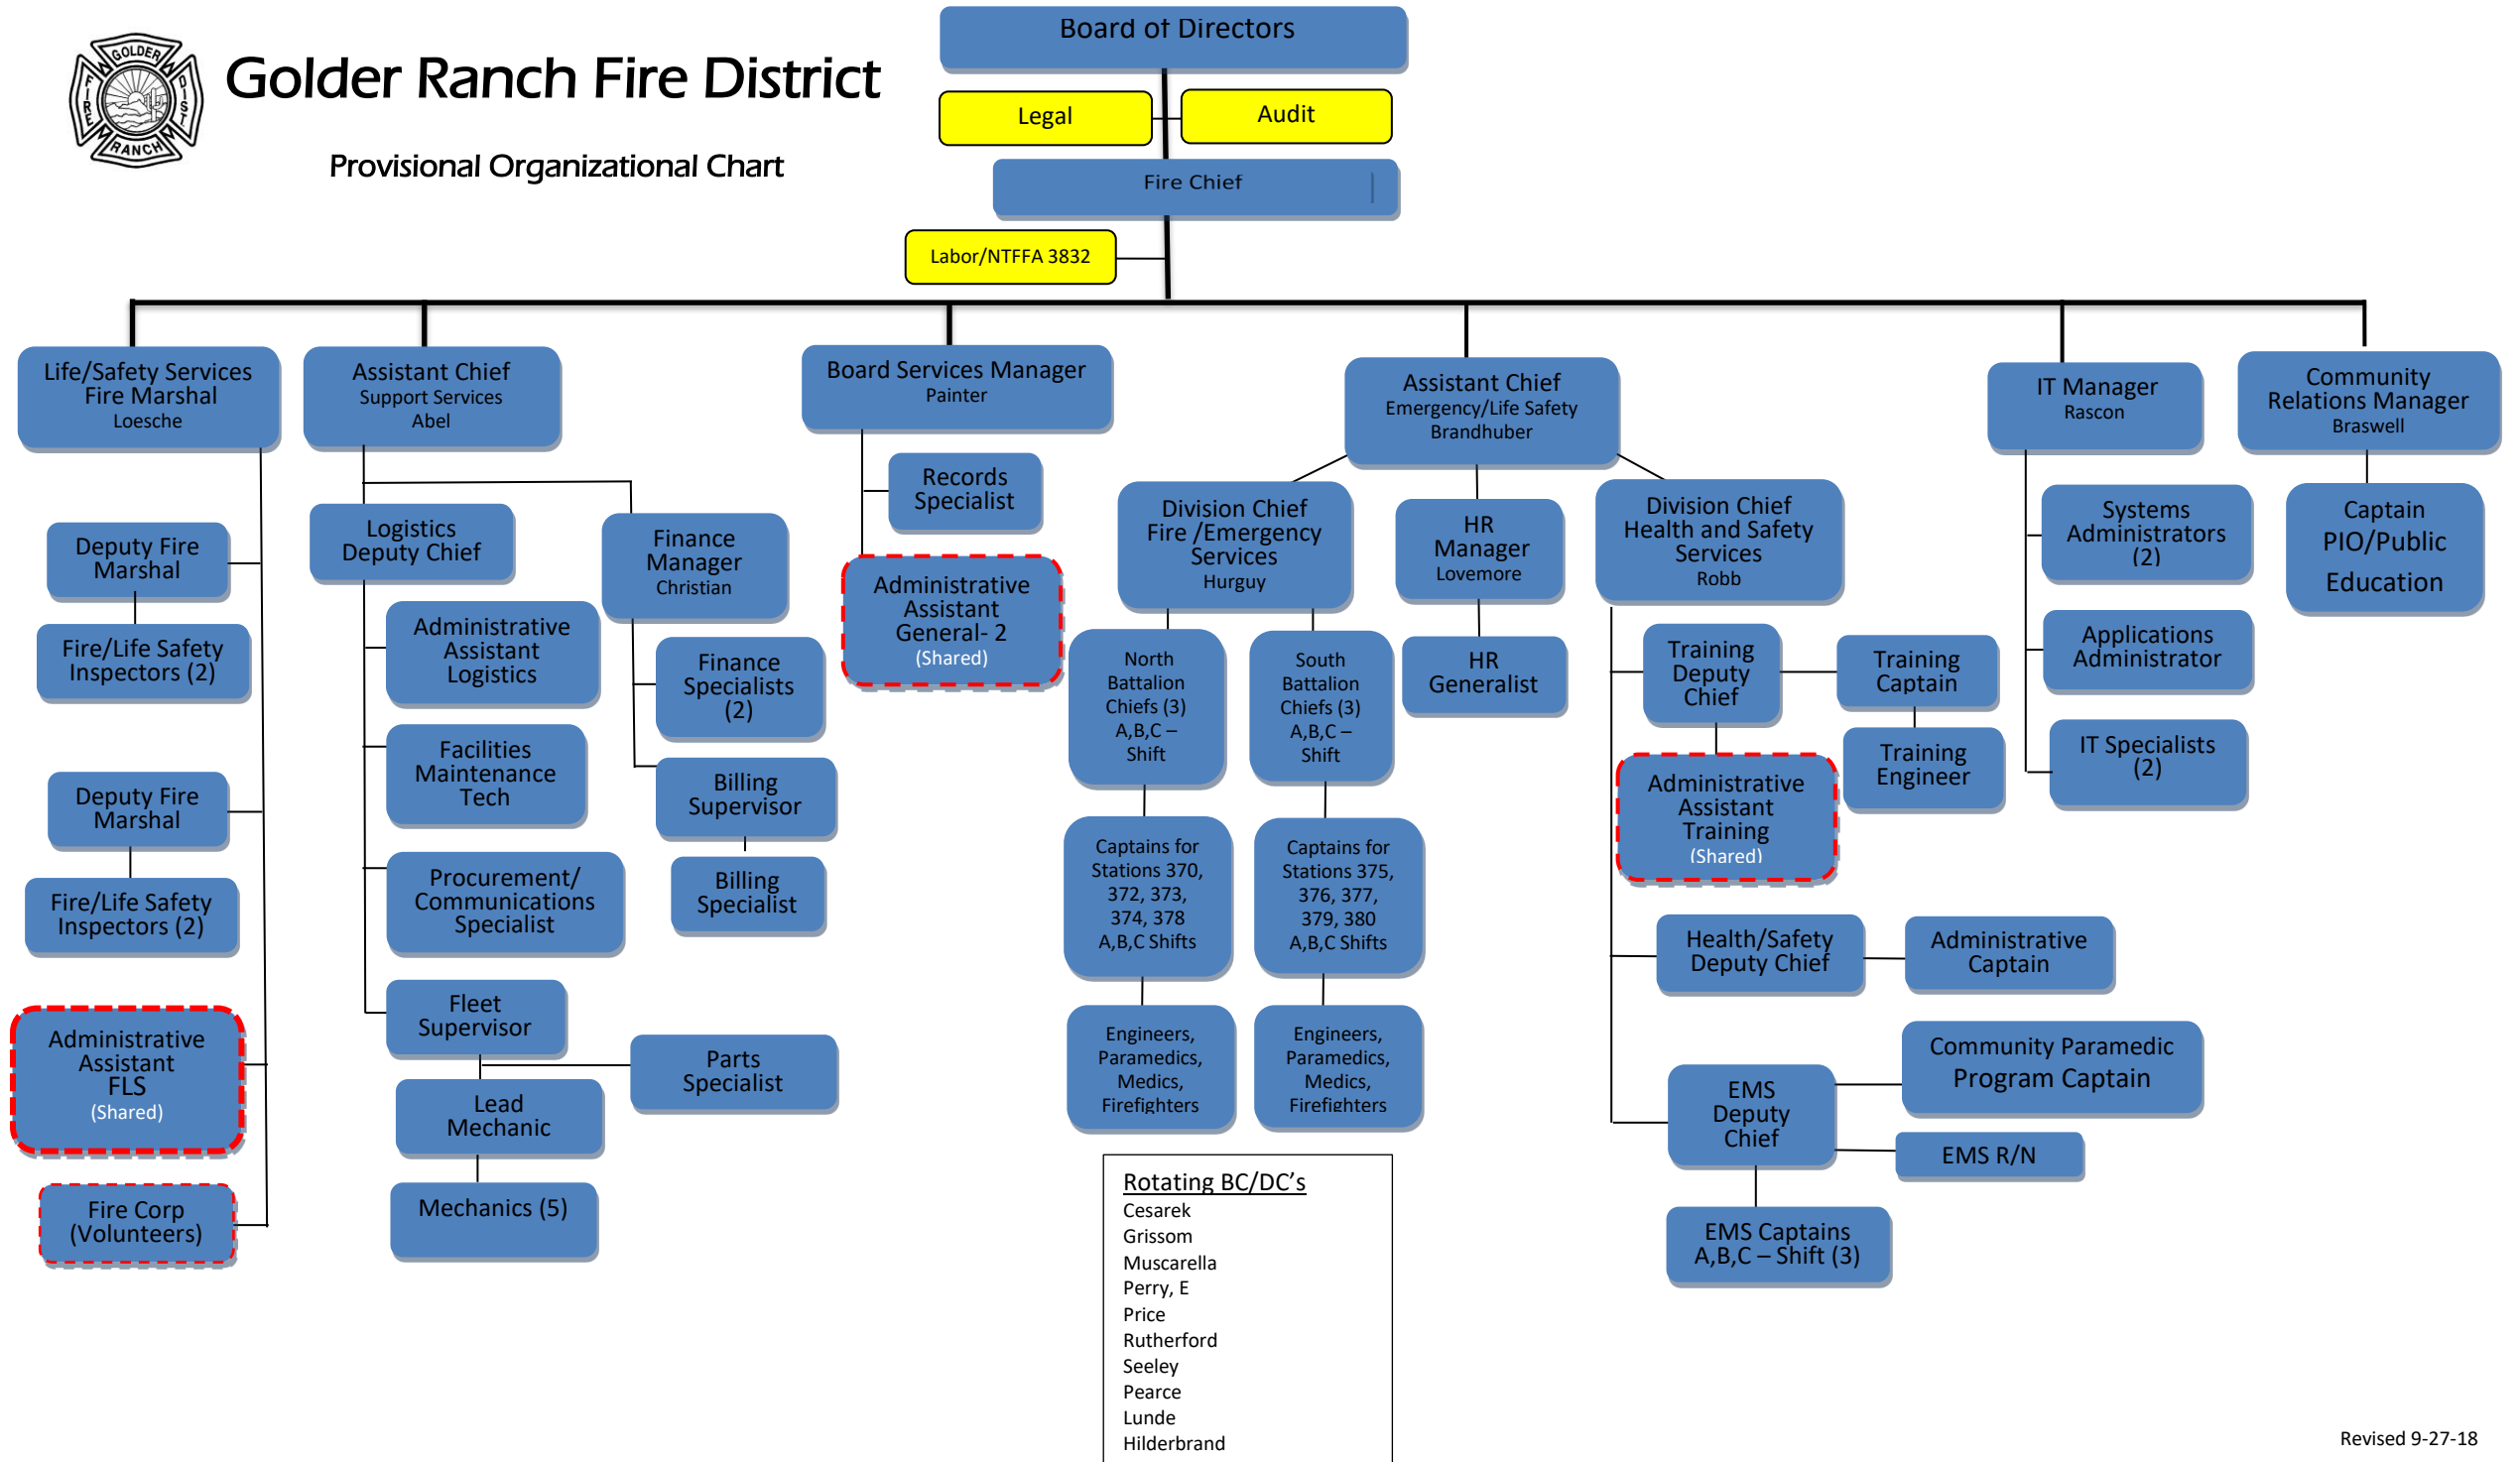

Golder Ranch Fire District

Provisional Organizational Chart

- Rotating BC/DC's**
- Cesarek
 - Grissom
 - Muscarella
 - Perry, E
 - Price
 - Rutherford
 - Seeley
 - Pearce
 - Lunde
 - Hilderbrand